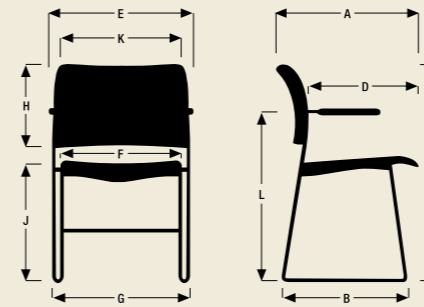

### A.I.D. Award

The 1965 A.I.D. International Design Award was presented to the 40/4 chair for excellence of design in business furniture.

**Stacking**

40/4's are so named because 40 chairs stack 4 feet high. A smooth tilting action allows the chairs to be stacked and unstacked quickly and easily. The 40/4 Dolly allows them to be moved easily by one person and stored compactly.

**Material**

Seat and back are made from moulded plywood veneer 9 mm. Supported by a strong steel frame, from assenthal steel, with a 10 mm and 11mm diameter.

**General Dimensions**

- A. 21-1/4" F. 17-3/4"
- B. 17-5/8" G. 19-1/4"
- C. 30-1/16" H. 10-1/4"
- D. 17-1/2" J. 17-3/4"
- E. 19-1/4"

**Arm Dimensions**

- K. 19-3/4"
- L. 25-1/2"

**Stacking**

40/4's are so named because 40 chairs stack 4 feet high. A smooth tilting action allows the chairs to be stacked and unstacked quickly and easily. The 40/4 Dolly allows them to be moved easily by one person and stored compactly.