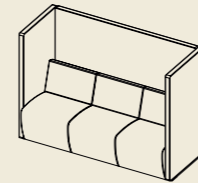

Sound Absorber Panel

Using environment friendly PET sheet, the high back sofa offers quietness for concentrated work.

Plug and Play USB Power Supplies

Rennaisance comes with additional option to add separate USB power outlet for charging on the go, either on table or high sofa.

Freestanding Activity Table for Multi Purpose Use

Work a while using the light moveable table which is best paired with high back sofa for focused tasks.

High Back 3 Seater
1920(W)X768(D)X1207(H)
614RS-H03LF (Without socket USB)
614RS-H03LF-S (With socket USB)