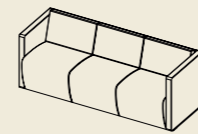

Freestanding Activity Table for Multi Purpose Use

Work a while using the light moveable table which is best paired with high back sofa for focused tasks.

High Back 3 Seater
1920(W)X768(D)X1207(H)
614RS-H03LF (Without socket USB)
614RS-H03LF-S (With socket USB)

High Back 2 Seater
1320(W)X768(D)X1207(H)
614RS-H02LF (Without socket USB)
614RS-H02LF-S (With socket USB)

High Back 1 Seater
870(W)X768(D)X1207(H)
614RS-H01LF (Without socket USB)
614RS-H01LF-S (With socket USB)