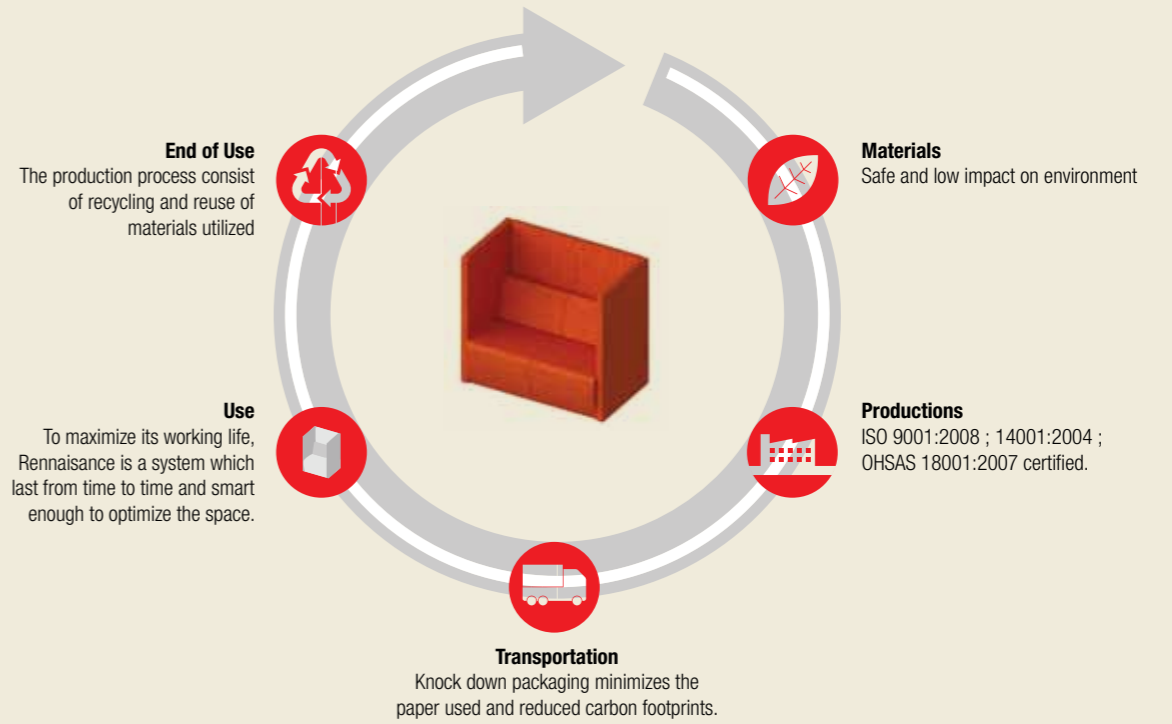

Breathable Seat

Rennaisance is constructed from a breathable cushion which enhance comfort and durability for long terms of user.

Sound Absorber Panel

Using environment friendly PET sheet, the high back sofa offers quietness for concentrated work.

Plug and Play USB Power Supplies

Rennaisance comes with additional option to add separate USB power outlet for charging on the go, either on table or high sofa.

Freestanding Activity Table for Multi Purpose Use

Work a while using the light moveable table which is best paired with high back sofa for focused tasks.