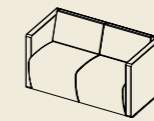

High Back 2 Seater
1320(W)X768(D)X1207(H)
614RS-H02LF (Without socket USB)
614RS-H02LF-S (With socket USB)

Normal 2 Seater
1320(W)X768(D)X733(H)
614RS-02LF