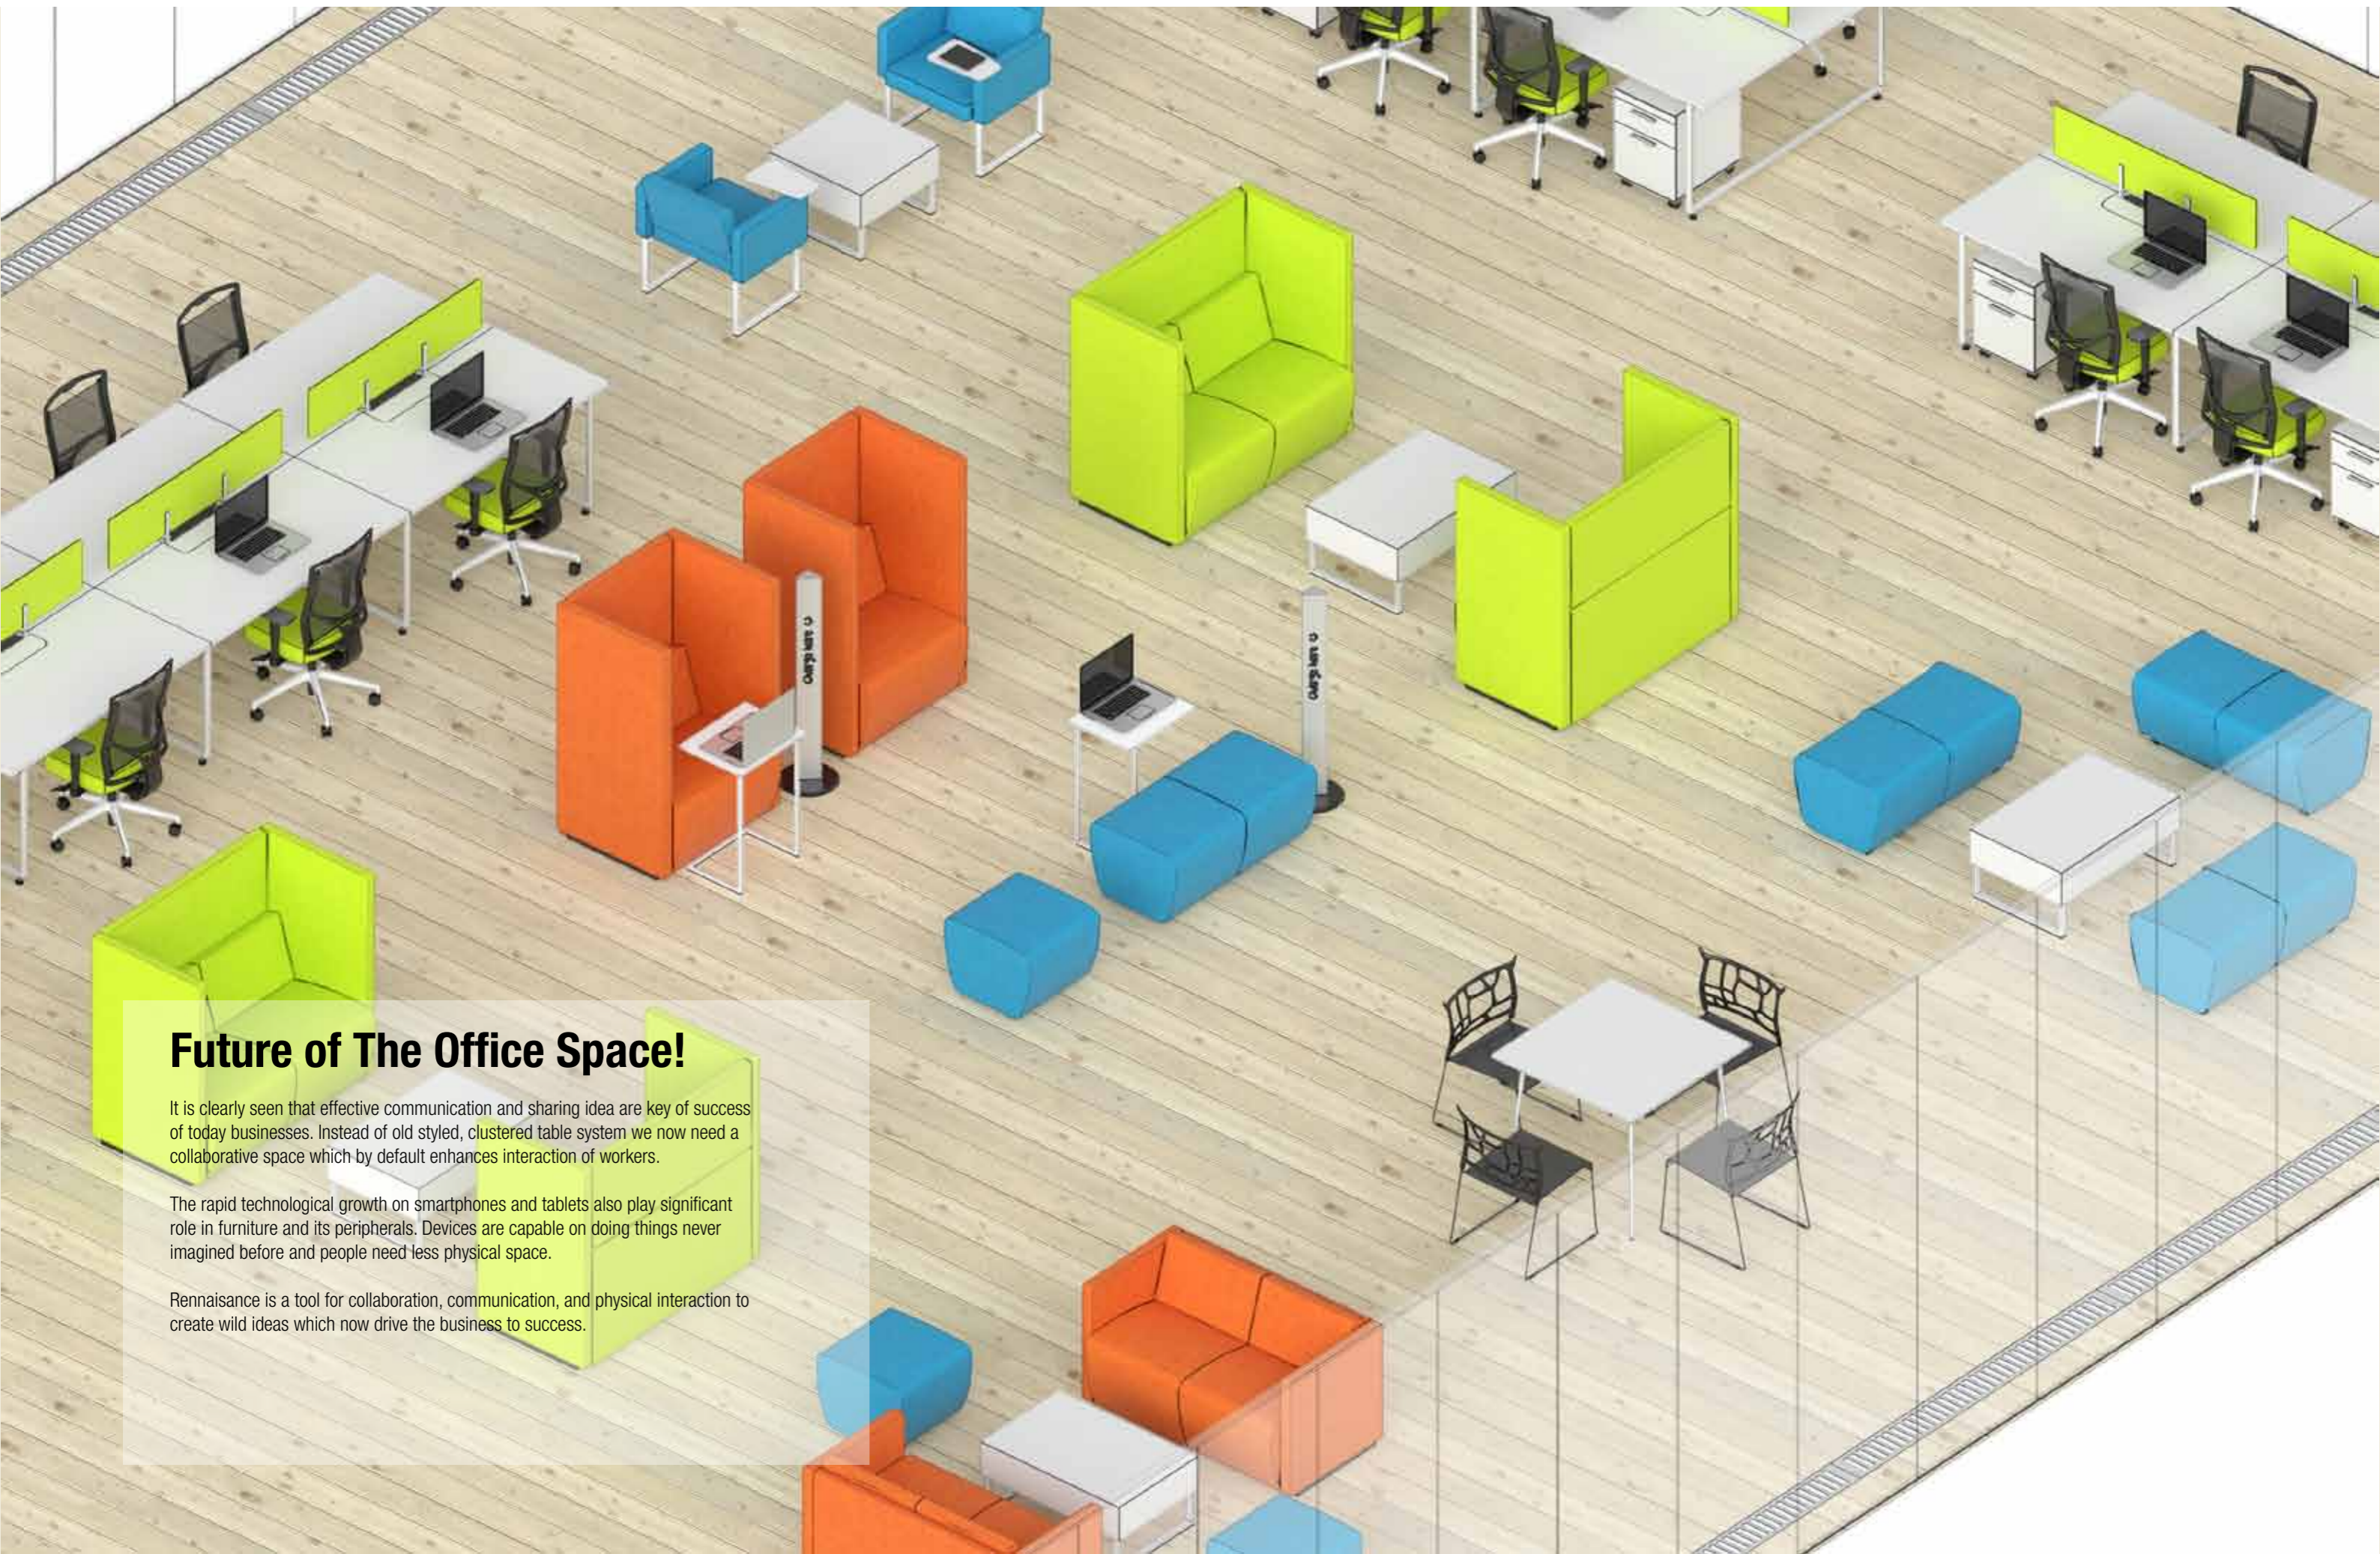

Distributor : Bali, Pekanbaru, Samarinda, Semarang, Yogyakarta

Renaissance is great for informal places where individuals and groups can escape and connect over a coffee or bite to eat. Renaissance gives you the flexibility to make the most of in-between spaces. Create an informal teaming area close to workstations to give your people an inspiring place to talk things over. It also makes it easy to hold informal and spontaneous meetings. Just about anything else you can imagine.

Future of The Office Space!

It is clearly seen that effective communication and sharing idea are key of success of today businesses. Instead of old styled, clustered table system we now need a collaborative space which by default enhances interaction of workers.

Rennaisance is a tool for collaboration, communication, and physical interaction to create wild ideas which now drive the business to success.

Breathable Seat

Rennaisance is constructed from a breathable cushion which enhance comfort and durability for long terms of user.

Freestanding Activity Table for Multi Purpose Use

Work a while using the light moveable table which is best paired with high back sofa for focused tasks.

High Back 3 Seater
1920(W)X768(D)X1207(H)
614RS-H03LF (Without socket USB)
614RS-H03LF-S (With socket USB)